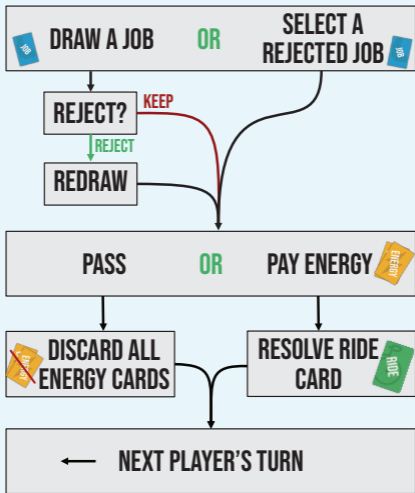

USE ENERGY CARDS TO PAY COSTS FOR JOB CARDS

COMPLETE JOB CARDS TO EARN MONEY

EACH JOB IS AFFECTED BY AN EVENT FROM A RIDE CARD

**RENT IS DUE AFTER 3 DAYS
MOST LEFT OVER MONEY WINS!**

ON YOUR TURN:

1 ENERGY