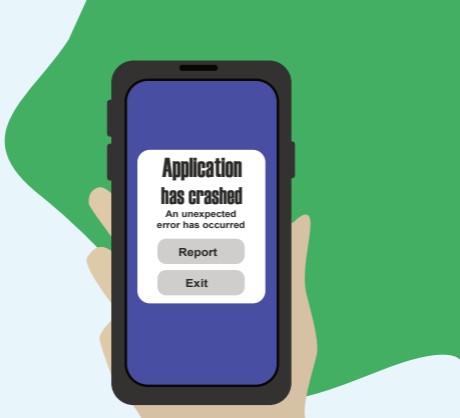

RIDE

WAITING FOR CUSTOMER

PAY ⚡ OR DISCARD THIS JOB

**IF YOU GET PAID BY DELIVERY,
ANY DELAY IS LOST INCOME**

A graphic design featuring a stylized bicycle in a dark green color against a lighter green background. The bicycle is positioned diagonally, with the front wheel at the top and the rear wheel at the bottom. The word "RIDE" is written in a bold, white, sans-serif font, oriented vertically and centered over the bicycle's frame and wheels.

RIDE

WAIT FOR RESTAURANT

PAY ⚡ OR DISCARD THIS JOB

**SOME RESTAURANTS LIE ABOUT BEING READY
THIS WAITING MEANS I EARN BELOW MIN WAGE**

A graphic design featuring a stylized green bicycle on a green background. The bicycle is composed of simple lines and is positioned diagonally. The word "RIDE" is written in a bold, white, sans-serif font, slanted to follow the angle of the bicycle's frame. The background is a solid, vibrant green.

RIDE

TRACKING APP CRASHED

PAY ⚡ OR DISCARD THIS JOB

**HANDY 3RD PARTY TOOLS HELP TRACK WORK
BUT COST MONEY AND TIME TO MAINTAIN**

A graphic design featuring a stylized bicycle in shades of green on a solid green background. The bicycle is positioned diagonally, with the front wheel at the top left and the rear wheel at the bottom right. The word "RIDE" is written in a bold, white, sans-serif font, oriented vertically and centered over the bicycle's frame and wheels.