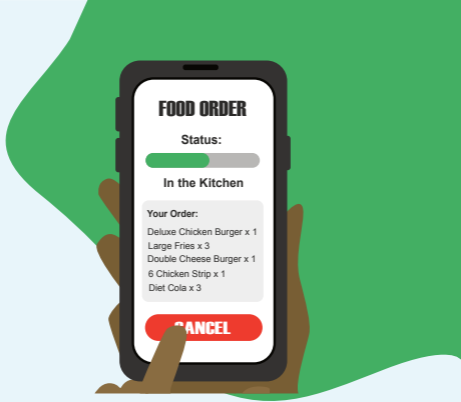

ORDER IS AN ERROR

COMPLETE THE JOB. DRAW A ⚡ CARD

WHEN CUSTOMERS CANCEL ORDERS LATE
YOU STILL GET PAID AND CAN DONATE THE FOOD